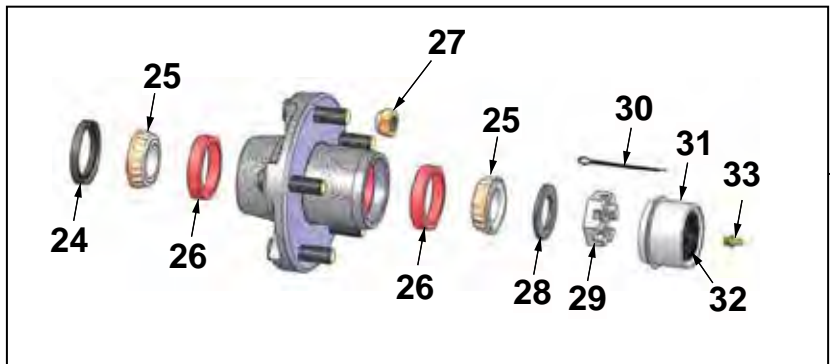

# Illustrated Parts List

## TRL7U TRAILER without Brakes

---

TRL7U PARTS ILLUSTRATION.....	2
TRL7U PARTS LIST .....	3

TRL7U PARTS ILLUSTRATION

1

NO.	PART NUMBER	QTY.	DESCRIPTION	
1	TRL7U	1	TRAILER,7KVA & WELDER NO BRAKES	Includes Items 2-22
2	YH176002745	1	+TOW RING,3" CH MNT BLACK	
3	BUYLOCAL1	2	+5/8-11x4.5" GRD 8 HEX HEAD BOLT	
4	BUYLOCAL2	4	+5/8" GRD 8 FLAT WASHER	
5	BUYLOCAL3	2	+5/8 LOCKNUT,GRD 8	
6	YH176003045	2	+SAFETY CHAIN	
7	YH176003050	1	+HARNESS,ECH 7KVAIWELDER WIRE	
8	YH176003150	4	+GROMMET,2" RNDCLRNC LIGHT	
9	YH176003160	2	+2" ROUND AMBER LCRNC LIGHT	
10	YH176003155	2	+2" ROUND RED CLRNC LIGHT	
11	YH176002890	4	+2" RND RED SELF ADHESIVE REFLECTOR	
12	YH176002830	2	+GROMMET,BLACK OVAL	
13	G322000170	2	+TAILLIGHT,7 DIODE OVAL	
14	YH176002840	2	+LIGHT,1.25" LED PRESS-IN LICENSE	
15	BUYLOCAL4	2	+12X4JA 5-4.5 2.95" WHEELST145R12 RADIAL TRAILER TIRE, # 1520 LB MAX	
16	YH176002820	10	+1/2-20 LUG NUT	
17	YH176002810	1	+AXLE,2200 LB TORSION IDLER	
18	BUYLOCAL5	4	+1/2-13 x 1.5" HEX HEAD BOLT, ZINC PLATED GRD 5	
19	BUYLOCAL6	16	+1/2 FLAT GRD 5 ZINCE PLATED WASHER	
20	BUYLOCAL7	4	+1/2-13 ZINC PLATE LOCKNUT	
21	YH176002735	1	+PIPE MOUNT SWIVEL JACK W/SIDE HANDLE 5K WITH PIPE MOUNT	
22	YH176002740	1	+PIPE MOUNT,REPLACEMENT WITH 5/8" PIN HOLE	
23	YH176002805	1	IDLER HUB KIT,COMPLETE	Includes Items 24-33
24	YH176002800	1	+SEAL,GREASE	
25	YH176002780	2	+BEARING	
26	YH176002790	2	+BEARING RACE	
27	YH176002820	1	+1/2-20 LUG NUT	
28	YH176002750	1	+WASHER,SPINDLE	
29	YH176002775	1	+NUT,SPINDLE	
30	YH176002770	1	+COTTER PIN - 8,000 LB	
31	YH176002765	1	+CAP,SUPER LUBE DUST	
32	YH176002760	1	+DUST CAP,RUBBER	
33	YH176002785	1	+GREASE ZERK	