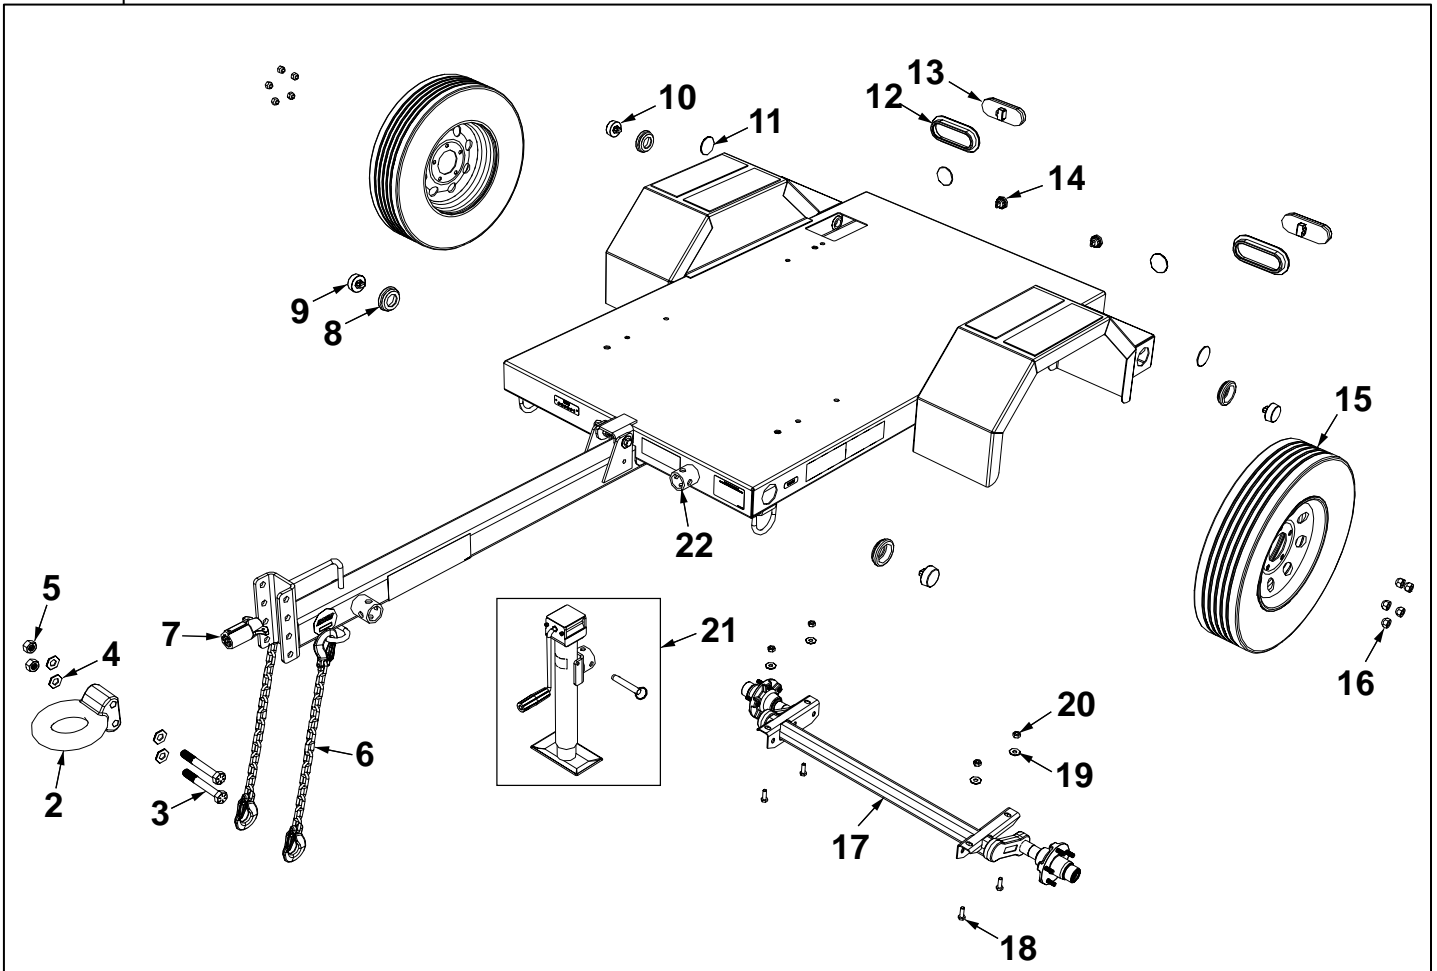

## TRL7U TRAILER without Brakes

---

TRL7U PARTS ILLUSTRATION.....	2
TRL7U PARTS LIST .....	3

TRL7U PARTS ILLUSTRATION

1

NO.	PART NUMBER	QTY.	DESCRIPTION	
1	TRL7U	1	TRAILER,7KVA & WELDER NO BRAKES	Includes Items 2-22
2	YH176002745	1	+TOW RING,3" CH MNT BLACK	
3	BUYLOCAL1	2	+5/8-11x4.5" GRD 8 HEX HEAD BOLT	
4	BUYLOCAL2	4	+5/8" GRD 8 FLAT WASHER	
5	BUYLOCAL3	2	+5/8 LOCKNUT,GRD 8	
6	YH176003045	2	+SAFETY CHAIN	
7	YH176003050	1	+HARNESS,ECH 7KVAIWELDER WIRE	
8	YH176003150	4	+GROMMET,2" RNDCLRNC LIGHT	
9	YH176003160	2	+2" ROUND AMBER LCRNC LIGHT	
10	YH176003155	2	+2" ROUND RED CLRNC LIGHT	
11	YH176002890	4	+2" RND RED SELF ADHESIVE REFLECTOR	
12	YH176002830	2	+GROMMET,BLACK OVAL	
13	G322000170	2	+TAILLIGHT,7 DIODE OVAL	
14	YH176002840	2	+LIGHT,1.25" LED PRESS-IN LICENSE	
15	BUYLOCAL4	2	+12X4JA 5-4.5 2.95" WHEELST145R12 RADIAL TRAILER TIRE, # 1520 LB MAX	
16	YH176002820	10	+1/2-20 LUG NUT	
17	YH176002810	1	+AXLE,2200 LB TORSION IDLER	
18	BUYLOCAL5	4	+1/2-13 x 1.5" HEX HEAD BOLT, ZINC PLATED GRD 5	
19	BUYLOCAL6	16	+1/2 FLAT GRD 5 ZINCE PLATED WASHER	
20	BUYLOCAL7	4	+1/2-13 ZINC PLATE LOCKNUT	
21	YH176002735	1	+PIPE MOUNT SWIVEL JACK W/SIDE HANDLE 5K WITH PIPE MOUNT	
22	YH176002740	1	+PIPE MOUNT,REPLACEMENT WITH 5/8" PIN HOLE	
23	YH176002805	1	IDLER HUB KIT,COMPLETE	Includes Items 24-33
24	YH176002800	1	+SEAL,GREASE	
25	YH176002780	2	+BEARING	
26	YH176002790	2	+BEARING RACE	
27	YH176002820	1	+1/2-20 LUG NUT	
28	YH176002750	1	+WASHER,SPINDLE	
29	YH176002775	1	+NUT,SPINDLE	
30	YH176002770	1	+COTTER PIN - 8,000 LB	
31	YH176002765	1	+CAP,SUPER LUBE DUST	
32	YH176002760	1	+DUST CAP,RUBBER	
33	YH176002785	1	+GREASE ZERK	