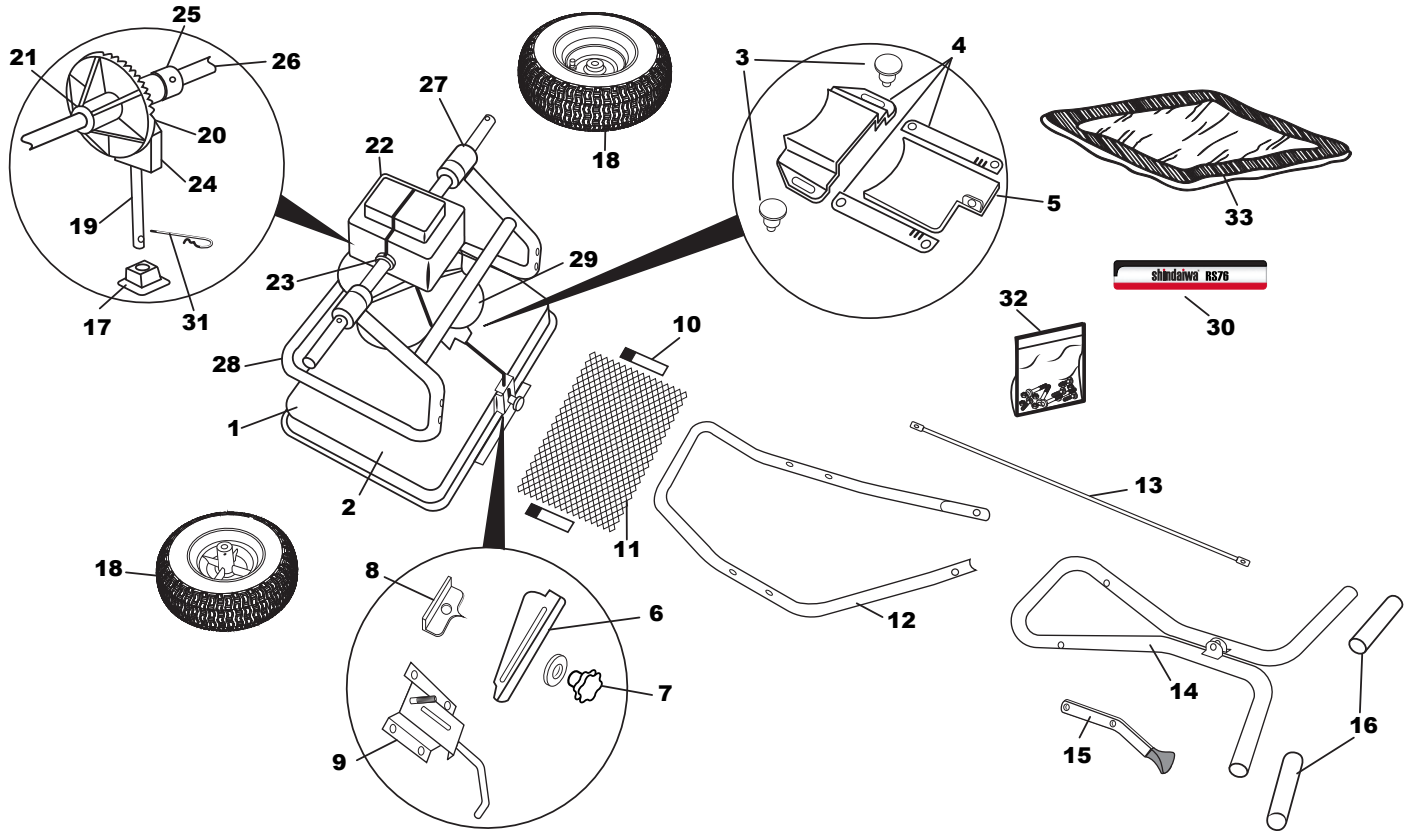

# RS76 Spreader

Accessories for Shindaiwa products can be found at:  
[www.shindaiwa-usa.com/products/accessories.aspx](http://www.shindaiwa-usa.com/products/accessories.aspx)

**PARTS LIST** .....2  
**PARTS LIST** .....3

PARTS LIST

NO.	PART NUMBER	QTY.	DESCRIPTION
1	<b>P15574</b>	<b>1</b>	<b>Hopper Assembly</b>
2	P14604	1	+Hopper
3	P14001	2	+Discharge Chute Knob
4	P15144	1	+Discharge Chute & Shut-Off Plate Guides
5	P13353	1	+Shut-Off Plate
6	P15521	1	+Rate Plate
7	P12704	1	+Rate Control Knob
8	P12708	1	+Pointer
9	P15527-01	1	+Spring Housing Assembly
10	P14022	2	Screen Clips
11	P14603-04	1	Hopper Screen
12	P15507	1	Handle Brace/Leg
13	P14916	1	Control Tube
14	P15497	1	Upper Handle
15	P15513	1	Handle Lever Ass'y
16	P14870	2	Handle Grip
17	P14312-1	1	Impeller Shaft Bearing
18	P790120W	2	Wheel
19	P15641	1	Impeller Shaft
20	P14833	1	Pinion Gear
21	P14832	1	Axle Gear
22	P14837	2	Gear Cover
23	P14868-1	3	Gear Cover Clamps
24	P14834	1	Gear Support
25	P14971	1	Axle Collar w/Set Screw
26	P15518	1	Axle
27	P16412	4	Axle Bearing
28	P15516	1	Frame Assembly
29	P14625	1	Impeller
30	P16233	1	Hopper Label
31	P14510	1	Agitator
32	P15579	1	Fastener Package
33	P14606-1	1	Hopper Cover