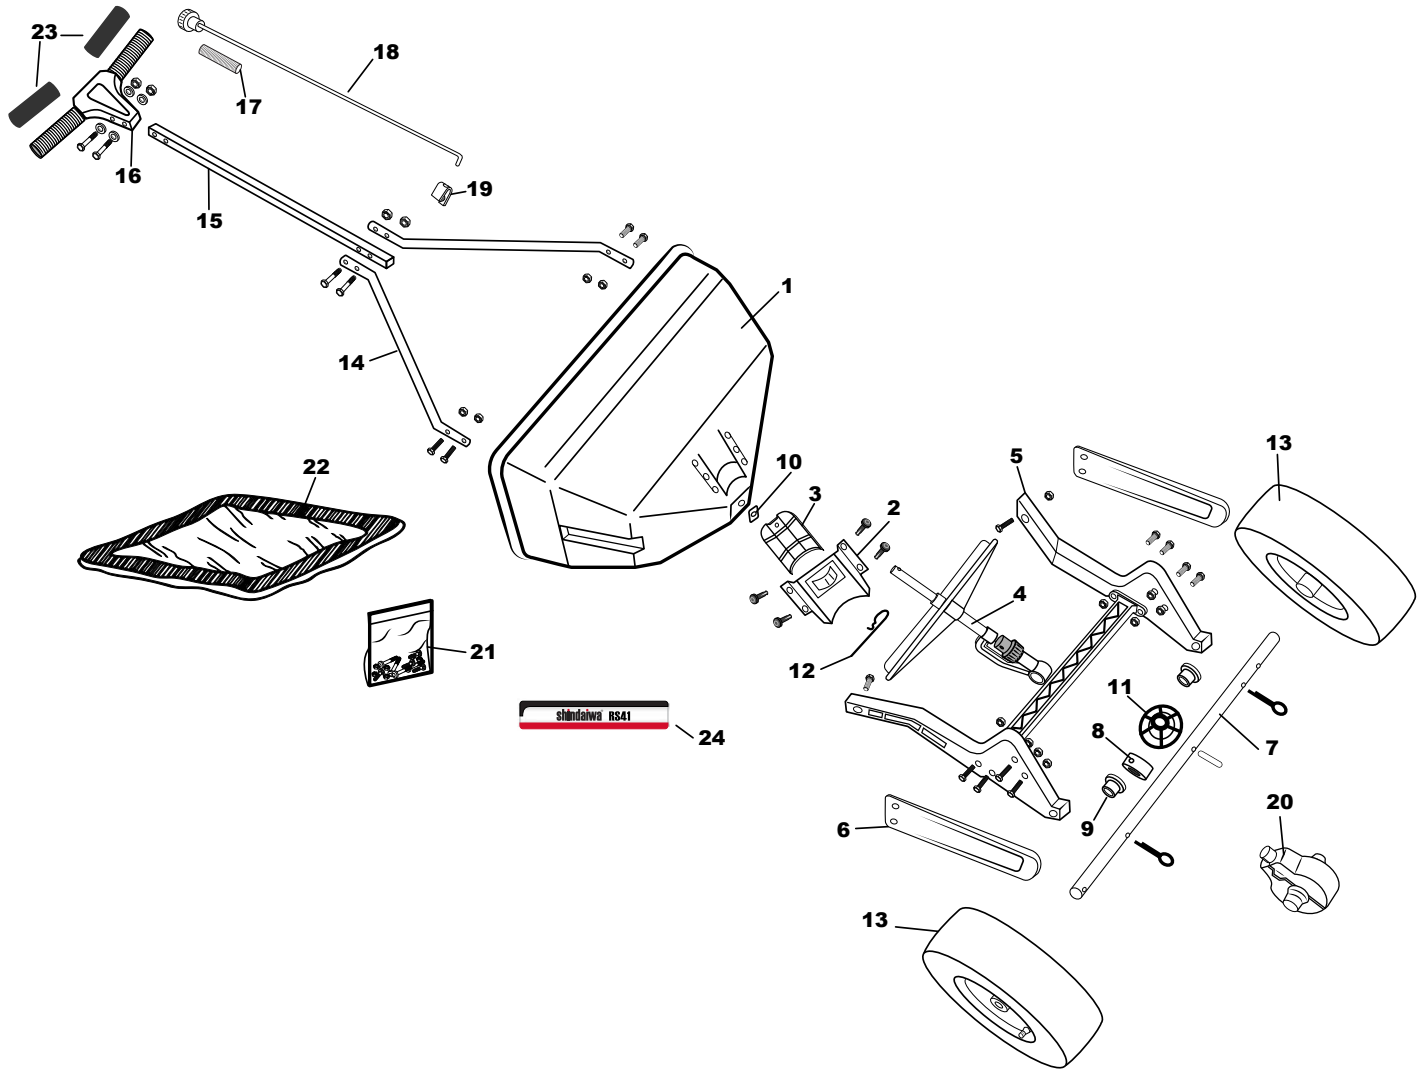

RS41 Spreader

Accessories for Shindaiwa products can be found at:
www.shindaiwa-usa.com/products/accessories.aspx

PARTS LIST	2
PARTS LIST	3

PARTS LIST

NO.	PART NUMBER	QTY.	DESCRIPTION
1	P14508-1SH	1	Hopper Assembly
2	P14455-1	1	+Rate Cam & Chute Assembly
3	P14454-1	1	+Shutoff Plate
4	P15849	1	Impeller Assembly
5	P15837	1	Frame Assembly
6	P136191-03	2	Legs
7	P15842	1	Axle
8	P14634	1	Axle Collar
9	P14951	2	Axle Bushings
10	P15833	1	Impeller Shaft Bearing
11	P13625-1	1	Axle Gear
12	33117	1	Agitator
13	P14939-1	2	Drive & Free Turning Wheels
14	P136131-03	2	Handle Braces
15	P145132-03	1	Handle Tube
16	P13634-2	1	T-Handle Assembly
17	P14462	1	Control Knob Spring
18	P146151	1	Control Knob & Wire Ass'y.
19	P13643-1	1	Wire Retaining Clip
20	P13623	1	Gear Cover Assembly
21	P15880	1	Fastener Package
22	P15209	1	Hopper Cover
23	P15264	2	Handle Grip
24	P16235	1	Hopper Label